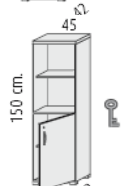

### 1500mm high

1500mm high x 890mm wide open unit @ **£182.00**

- 2 MFC 25 mm. thick height adjustable shelves.
- 1 MFC 25 mm. thick fixed shelf .
- 2 filing drawers.
- Anti tilt mechanism.

1500mm high x 890,mm wide unit with 2 drawers @ **£343.00**

- 3 MFC 25 mm. thick height adjustable shelves.
- 1 MFC 25 mm. thick fixed shelf.
- Doors with lock

1500mm high x 890mm wide with 2 lower doors @ **£233.00**

- 3 MFC 25 mm. thick height adjustable shelves.
- 1 MFC 25 mm. thick fixed shelf.
- Doors with lock.

1500mm high x 900mm wide with 2 full doors @ **£249.00**

- 2 MFC 25 mm. thick height adjustable shelves.
- 1 MFC 25 mm. thick fixed shelf .
- 4 drawers with lock.
- Anti tilt mechanism.

1500mm high x 900mm wide with 4 drawers @ **£415.00**

- 3 MFC height adjustable shelves.
- 1 MFC fixed shelf

1500mm high x 450mm wide open unit @ **£134.00**

- 3 MFC height adjustable shelves.
- 1 MFC fixed shelf.
- Door with lock.

1500mm high x 450mm wide with lower door @ **£166.00**