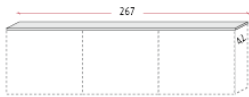

### 113 cm height modules

We recommend to link any layout done with this storage system in order to gain stability by using the linking kit included.

(Set of Bolts included on each storage units)

1780mm long common top for 2 cupboards @ **£57.00**

2670mm long common top for 3 cupboards @ **£72.00**

• 1 height adjustable inner shelf.

780mm high open unit @ **£101.00**

• 2 filing drawers with lock.  
• Anti tilt mechanism.

780mm high 2 drawer unit @ **£266.00**