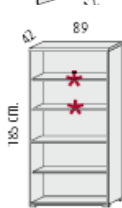

1500mm high x 900mm wide with 2 full doors @ **£249.00**

- 2 MFC 25 mm. thick height adjustable shelves.
- 1 MFC 25 mm. thick fixed shelf .
- 4 drawers with lock.
- Anti tilt mechanism.

1500mm high x 900mm wide with 4 drawers @ **£415.00**

- 3 MFC height adjustable shelves.
- 1 MFC fixed shelf

1500mm high x 450mm wide open unit @ **£134.00**

- 3 MFC height adjustable shelves.
- 1 MFC fixed shelf.
- Door with lock.

1500mm high x 450mm wide with lower door @ **£166.00**

- 3 MFC height adjustable shelves.
- 1 MFC fixed shelf.
- Door with lock.

1500mm high x 450mm wide with single door @ **£182.00**

### 1850mm high

- 3 MFC 25 mm. thick height adjustable shelves.
- 1 MFC 25 mm. thick fixed shelf.

1850mm high x 900mm wide open unit @ **£216.00**

- 3 MFC 25 mm. thick height adjustable shelves.
- 1 MFC 25 mm. thick fixed shelf.