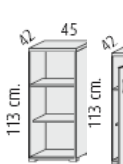

- 1 height adjustable inner shelf.
- 1 fixed shelf.
- 2 filing drawers with lock.
- Anti tilt mechanism

1130mm high x 890mm wide cupboard with 2 drawers @ **£317.00**

- 1 fixed shelf.
- Doors with lock.
- Anti tilt mechanism

1130mm high x 890mm wide with 2 x lower doors @ **£240.00**

- 2 height adjustable shelves .
- 1 fixed shelf.
- Doors with lock.

1130mm high x 890mm wide with 2 full doors @ **£222.00**

- 1 height adjustable inner shelf.
- 1 fixed shelf.
- 2 filing drawers with lock.
- Anti tilt mechanism

1130mm high x 890mm wide with 4 drawers @ **£410.00**

- 2 height adjustable shelves.
- 1 fixed shelf.
- Doors with lock.

1130mm high x 450mm wide open unit @ **£134.00**

1130mm high x 450mm wide single door unit @ **£181.00**