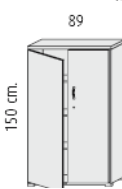

- 3 MFC 25 mm. thick height adjustable shelves.
- 1 MFC 25 mm. thick fixed shelf.
- Doors with lock.

1500mm high x 900mm wide with 2 full doors @ **£249.00**