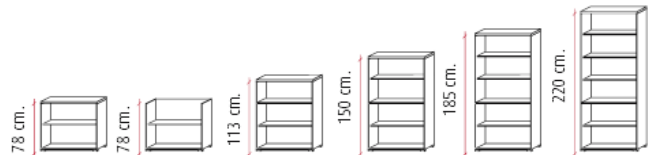

Models without tops

78 cm height modules

113 cm height modules

We recommend to link any layout done with this storage system in order to gain stability by using the linking kit included.

(Set of Bolts included on each storage units)

1780mm long common top for 2 cupboards @ **£57.00**

2670mm long common top for 3 cupboards @ **£72.00**

• 1 height adjustable inner shelf.

780mm high open unit @ **£101.00**

• 2 filing drawers with lock.
• Anti tilt mechanism.

780mm high 2 drawer unit @ **£266.00**

• Doors with lock.
• 1 height adjustable inner shelf.

1130mm high 2 door unit @ **£153.00**

• 2 height adjustable inner shelves
• 1 fixed shelf

1130mm high with 2 drawers @ **£309.00**

• 1 height adjustable inner shelf.
• 1 fixed shelf.
• 2 filing drawers with lock.
• Anti tilt mechanism

1130mm high with 2 full doors @ **£205.00**

• 2 height adjustable shelves.
• 1 fixed shelf.
• Doors with lock.

Lockable Glass doors with Aluminium frame Frosted, Blue or Black glass

FROSTED GLASS WITH ALUMINIUM FRAME

BLUE GLASS WITH ALUMINIUM FRAME

DARK GLASS WITH ALUMINIUM FRAME

780mm high @ **£171.00** for these storage units.

1130mm high @ **£218.00** for these storage units.

1500mm high @ **£261.00** for storage units