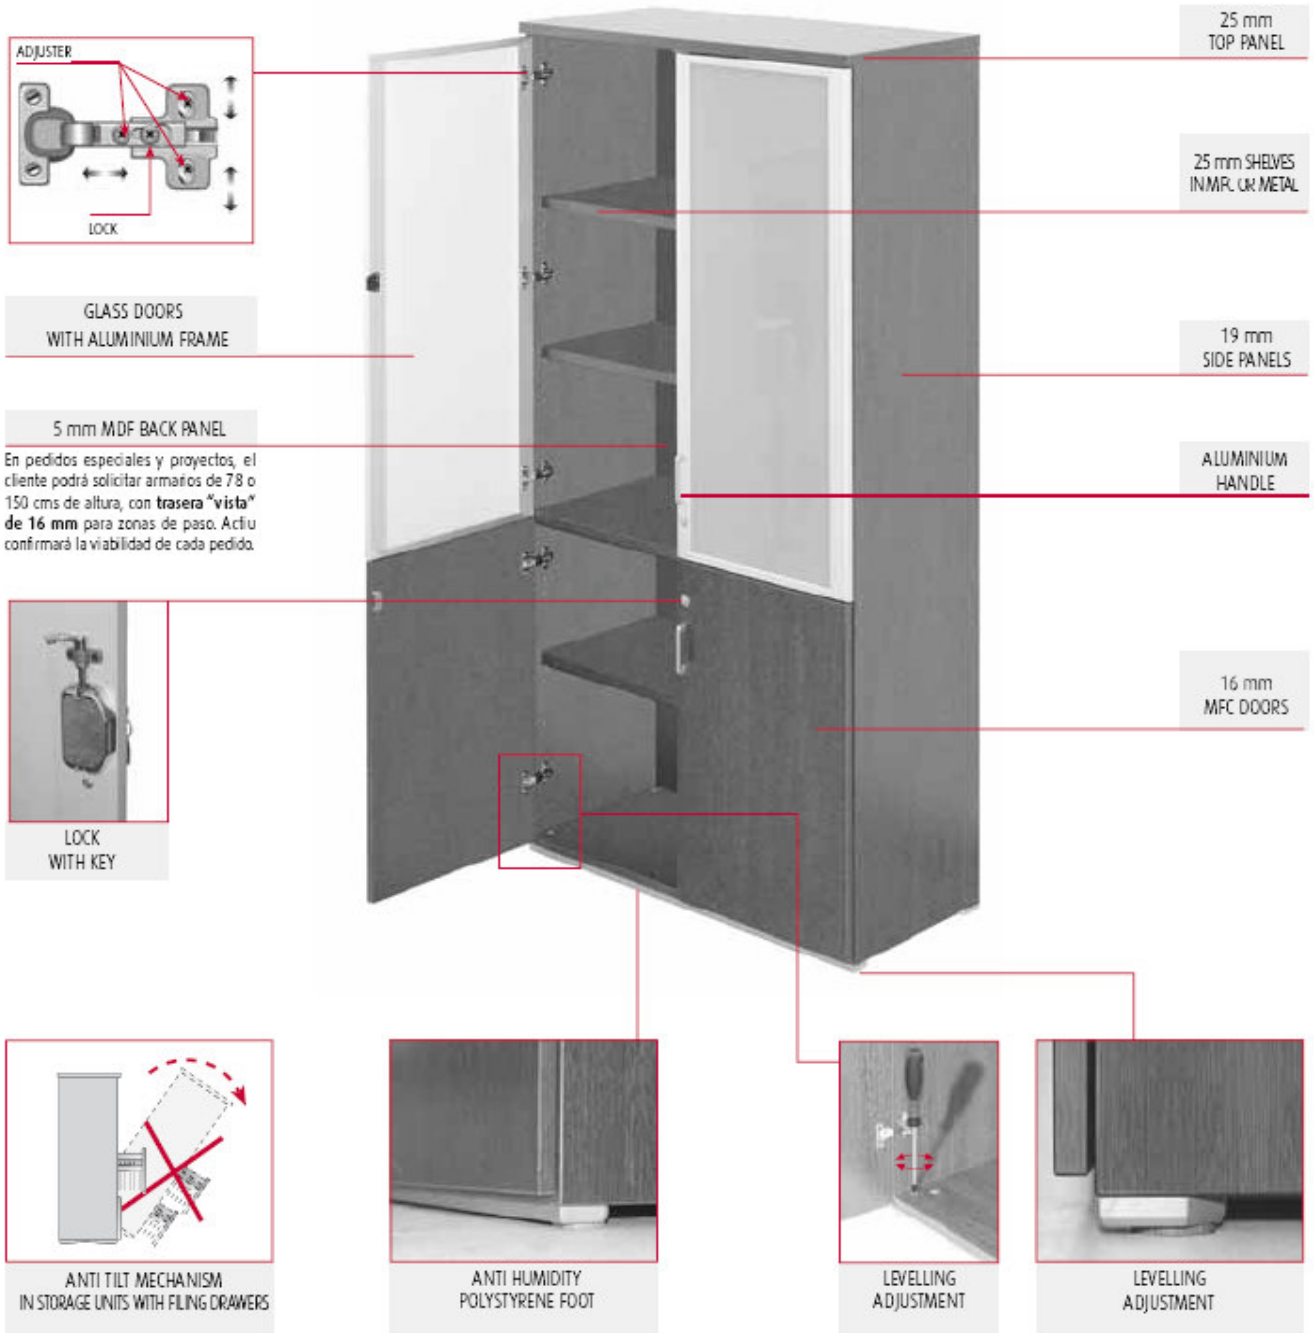

MFC FINISHES

MELAMINE

BLANCO ROTO
WHITE
BLANC CASSÉ
WEISS MELIERT

00

ERABLE
MAPLE
ERABLE
AHORN

18

ROBLE
LIGHT OAK
CHÊNE
EICHE

16

ORME
ELM
ORME
ULME

12

NOYER-N
WALNUT-N
NOYER-N
NUSSBAUM-N

13

WENGUE
WENGUE
WENGUE
WENGER

10

ALUMINIZADO
SILVER
ALUMINIUM
ALUMINIUM

02