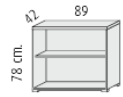

- 1 height adjustable inner shelf.

760mm high

760mm high x 890mm wide open unit @ **£115.00**