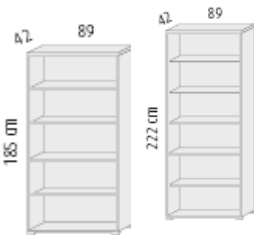

### 2220mm high

2220mm high x 890mm wide open unit @ **£260.00**

3 MFC 25 mm. thick height adjustable shelves.  
1 MFC 25 mm. thick fixed shelf.

2220mm high x 890mm wide with 2 drawers @ **£442.00**

• 4 MFC 25 mm. thick height adjustable shelves.  
• 1 MFC 25 mm. thick fixed shelf.  
• Doors with lock

2220mm high x 890mm wide with 2 x lower doors @ **£314.00**

4 MFC 25 mm. thick height adjustable shelves.  
1 MFC 25 mm. thick fixed shelf.  
Doors with lock.

2220mm high x 890mm wide with full double doors @ **£374.00**

• 3 MFC 25 mm. thick height adjustable shelves.  
• 1 MFC 25 mm. thick fixed shelf.  
• 4 drawers.  
• Anti tilt mechanism.

2220mm high x 890mm wide with 4 x drawers @ **£517.00**

MFC height adjustable shelves.  
MFC 25 mm. thick fixed shelf.

2220mm high x 450mm wide open unit @ **£215.00**

2220mm high x 450mm wide with single door @ **£245.00**

1850mm high x 890mm wide with metal shelves

3 adjustable and one fixed @ **£239**

2220mm high x 890mm wide with metal shelves