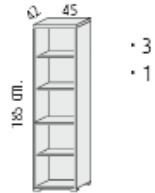

### 1850mm high

- 3 MFC 25 mm. thick height adjustable shelves.
- 1 MFC 25 mm. thick fixed shelf.

1850mm high x 900mm wide open unit @ **£216.00**

- 3 MFC 25 mm. thick height adjustable shelves.
- 1 MFC 25 mm. thick fixed shelf.

1850mm high x 890mm wide with 2 drawers @ **£375.00**

- 3 MFC 25 mm. thick height adjustable shelves.
- 1 MFC 25 mm. thick fixed shelf.
- Doors with lock

1850mm high x 890mm wide with 2 doors @ **£268.00**

- 3 MFC 25 mm. thick height adjustable shelves.
- 1 MFC 25 mm. thick fixed shelf.
- Doors with lock.

1850mm high x 890mm wide with 2 doors @ **£356.00**

- 2 MFC 25 mm. thick height adjustable shelves.
- 1 MFC 25 mm. thick fixed shelf.
- 4 drawers with lock.
- Anti tilt mechanism.

1850mm high x 890mm wide with 4 drawers @ **£459.00**

- 3 MFC height adjustable shelves.
- 1 MFC fixed shelf

1850mm high x 450mm wide open unit @ **£174.00**

- 3 MFC height adjustable shelves.
- 1 MFC fixed shelf.
- Door with lock.