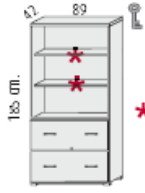

- 3 MFC height adjustable shelves.
- 1 MFC fixed shelf

1500mm high x 450mm wide open unit @ **£134.00**

- 3 MFC height adjustable shelves.
- 1 MFC fixed shelf.
- Door with lock.

1500mm high x 450mm wide with lower door @ **£166.00**

- 3 MFC height adjustable shelves.
- 1 MFC fixed shelf.
- Door with lock.

1500mm high x 450mm wide with single door @ **£182.00**

### 1850mm high

- 3 MFC 25 mm. thick height adjustable shelves.
- 1 MFC 25 mm. thick fixed shelf.

1850mm high x 900mm wide open unit @ **£216.00**

- 3 MFC 25 mm. thick height adjustable shelves.
- 1 MFC 25 mm. thick fixed shelf.