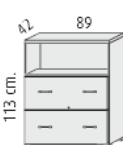

760mm high x 890mm wide 2 door cupboard @ **£173.00**

- 4 drawers with lock.
- Anti tilt mechanism.

760mm high x 900mm wide 4 drawer unit @ **£350.00**

- 1 height adjustable inner shelf.

760mm high x 450mm wide open unit @ **£104.00**

- Door with lock.
- 1 height adjustable inner shelf

760mm high x 450mm wide single door cupboard @ **£114.00**

- 2 height adjustable inner shelves.
- 1 fixed shelf

**1130mm high**

1130mm high x 890mm wide open cupboard @ **£158.00**

- 1 height adjustable inner shelf.
- 1 fixed shelf.
- 2 filing drawers with lock.
- Anti tilt mechanism

1130mm high x 890mm wide cupboard with 2 drawers @ **£317.00**

- 1 fixed shelf.
- Doors with lock.
- Anti tilt mechanism

1130mm high x 890mm wide with 2 x lower doors @ **£240.00**

- 2 height adjustable shelves .
- 1 fixed shelf.
- Doors with lock.

1130mm high x 890mm wide with 2 full doors @ **£222.00**

- 1 height adjustable inner shelf.
- 1 fixed shelf.
- 2 filing drawers with lock.
- Anti tilt mechanism