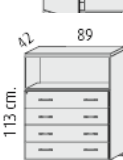

- Door with lock.
- 1 height adjustable inner shelf

760mm high x 450mm wide single door cupboard @ **£114.00**

- 2 height adjustable inner shelves.
- 1 fixed shelf

**1130mm high**

1130mm high x 890mm wide open cupboard @ **£158.00**

- 1 height adjustable inner shelf.
- 1 fixed shelf.
- 2 filing drawers with lock.
- Anti tilt mechanism

1130mm high x 890mm wide cupboard with 2 drawers @ **£317.00**

- 1 fixed shelf.
- Doors with lock.
- Anti tilt mechanism

1130mm high x 890mm wide with 2 x lower doors @ **£240.00**

- 2 height adjustable shelves .
- 1 fixed shelf.
- Doors with lock.

1130mm high x 890mm wide with 2 full doors @ **£222.00**

- 1 height adjustable inner shelf.
- 1 fixed shelf.
- 2 filing drawers with lock.
- Anti tilt mechanism