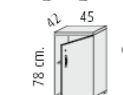

760mm high x 890mm wide open unit @ **£115.00**

- 2 filing drawers with lock.
- Anti tilt mechanism.

760mm high xx 890mm wide 2 drawer unit @ **£291.00**

- Doors with lock.
- 1 height adjustable inner shelf.

760mm high x 890mm wide 2 door cupboard @ **£173.00**

- 4 drawers with lock.
- Anti tilt mechanism.

760mm high x 900mm wide 4 drawer unit @ **£350.00**

- 1 height adjustable inner shelf.

760mm high x 450mm wide open unit @ **£104.00**

- Door with lock.
- 1 height adjustable inner shelf

760mm high x 450mm wide single door cupboard @ **£114.00**

- 2 height adjustable inner shelves.
- 1 fixed shelf

**1130mm high**

1130mm high x 890mm wide open cupboard @ **£158.00**

- 1 height adjustable inner shelf.
- 1 fixed shelf.
- 2 filing drawers with lock.
- Anti tilt mechanism

1130mm high x 890mm wide cupboard with 2 drawers @ **£317.00**

- 1 fixed shelf.
- Doors with lock.
- Anti tilt mechanism