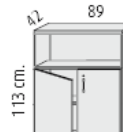

760mm high x 890mm wide 2 door cupboard @ **£173.00**

- 4 drawers with lock.
- Anti tilt mechanism.

760mm high x 900mm wide 4 drawer unit @ **£350.00**

- 1 height adjustable inner shelf.

760mm high x 450mm wide open unit @ **£104.00**

- Door with lock.
- 1 height adjustable inner shelf

760mm high x 450mm wide single door cupboard @ **£114.00**

- 2 height adjustable inner shelves.
- 1 fixed shelf

**1130mm high**

1130mm high x 890mm wide open cupboard @ **£158.00**

- 1 height adjustable inner shelf.
- 1 fixed shelf.
- 2 filing drawers with lock.
- Anti tilt mechanism

1130mm high x 890mm wide cupboard with 2 drawers @ **£317.00**

- 1 fixed shelf.
- Doors with lock.
- Anti tilt mechanism

1130mm high x 890mm wide with 2 x lower doors @ **£240.00**

- 2 height adjustable shelves .
- 1 fixed shelf.
- Doors with lock.

1130mm high x 890mm wide with 2 full doors @ **£222.00**

- 1 height adjustable inner shelf.
- 1 fixed shelf.
- 2 filing drawers with lock.
- Anti tilt mechanism