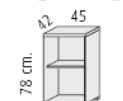

- 1 height adjustable inner shelf.

760mm high x 450mm wide open unit @ **£104.00**