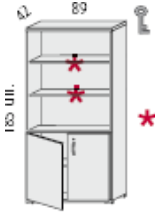

- 3 MFC height adjustable shelves.
- 1 MFC fixed shelf.
- Door with lock.

1500mm high x 450mm wide with single door @ **£182.00**

### 1850mm high

- 3 MFC 25 mm. thick height adjustable shelves.
- 1 MFC 25 mm. thick fixed shelf.

1850mm high x 900mm wide open unit @ **£216.00**

- 3 MFC 25 mm. thick height adjustable shelves.
- 1 MFC 25 mm. thick fixed shelf.

1850mm high x 890mm wide with 2 drawers @ **£375.00**

- 3 MFC 25 mm. thick height adjustable shelves.
- 1 MFC 25 mm. thick fixed shelf.
- Doors with lock

1850mm high x 890mm wide with 2 doors @ **£268.00**

- 3 MFC 25 mm. thick height adjustable shelves.
- 1 MFC 25 mm. thick fixed shelf.
- Doors with lock.

1850mm high x 890mm wide with 2 doors @ **£356.00**

- 2 MFC 25 mm. thick height adjustable shelves.
- 1 MFC 25 mm. thick fixed shelf.
- 4 drawers with lock.
- Anti tilt mechanism.