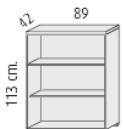

760mm high x 890mm wide open unit @ **£115.00**

- 2 filing drawers with lock.
- Anti tilt mechanism.

760mm high xx 890mm wide 2 drawer unit @ **£291.00**

- Doors with lock.
- 1 height adjustable inner shelf.

760mm high x 890mm wide 2 door cupboard @ **£173.00**

- 4 drawers with lock.
- Anti tilt mechanism.

760mm high x 900mm wide 4 drawer unit @ **£350.00**

- 1 height adjustable inner shelf.

760mm high x 450mm wide open unit @ **£104.00**

- Door with lock.
- 1 height adjustable inner shelf

760mm high x 450mm wide single door cupboard @ **£114.00**

- 2 height adjustable inner shelves.
- 1 fixed shelf

**1130mm high**

1130mm high x 890mm wide open cupboard @ **£158.00**

- 1 height adjustable inner shelf.
- 1 fixed shelf.
- 2 filing drawers with lock.
- Anti tilt mechanism

1130mm high x 890mm wide cupboard with 2 drawers @ **£317.00**

- 1 fixed shelf.
- Doors with lock.
- Anti tilt mechanism