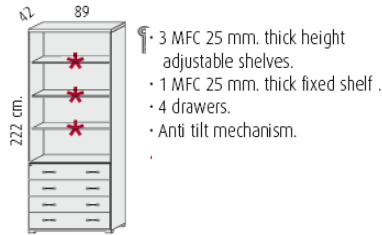

1850mm high x 450mm wide unit with single door @ **£205.00**

- 3 MFC height adjustable shelves.
- 1 MFC fixed shelf.
- Door with lock.

1850mm high x 450mm wide with full single door @ **£233.00**

- 3 MFC 25 mm. thick height adjustable shelves.
- 1 MFC 25 mm. thick fixed shelf.

### 2220mm high

2220mm high x 890mm wide open unit @ **£260.00**

3 MFC 25 mm. thick height adjustable shelves.  
1 MFC 25 mm. thick fixed shelf.

2220mm high x 890mm wide with 2 drawers @ **£442.00**

• 4 MFC 25 mm. thick height adjustable shelves.  
• 1 MFC 25 mm. thick fixed shelf.  
• Doors with lock

2220mm high x 890mm wide with 2 x lower doors @ **£314.00**

4 MFC 25 mm. thick height adjustable shelves.  
1 MFC 25 mm. thick fixed shelf.  
Doors with lock.

2220mm high x 890mm wide with full double doors @ **£374.00**

• 3 MFC 25 mm. thick height adjustable shelves.  
• 1 MFC 25 mm. thick fixed shelf.  
• 4 drawers.  
• Anti tilt mechanism.

2220mm high x 890mm wide with 4 x drawers @ **£517.00**

MFC height adjustable shelves.  
MFC 25 mm. thick fixed shelf.