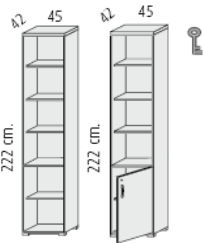

### 2220mm high

2220mm high x 890mm wide open unit @ **£260.00**

3 MFC 25 mm. thick height adjustable shelves.  
1 MFC 25 mm. thick fixed shelf.

2220mm high x 890mm wide with 2 drawers @ **£442.00**

• 4 MFC 25 mm. thick height adjustable shelves.  
• 1 MFC 25 mm. thick fixed shelf.  
• Doors with lock

2220mm high x 890mm wide with 2 x lower doors @ **£314.00**

4 MFC 25 mm. thick height adjustable shelves.  
1 MFC 25 mm. thick fixed shelf.  
Doors with lock.

2220mm high x 890mm wide with full double doors @ **£374.00**

• 3 MFC 25 mm. thick height adjustable shelves.  
• 1 MFC 25 mm. thick fixed shelf.  
• 4 drawers.  
• Anti tilt mechanism.

2220mm high x 890mm wide with 4 x drawers @ **£517.00**

MFC height adjustable shelves.  
MFC 25 mm. thick fixed shelf.

2220mm high x 450mm wide open unit @ **£215.00**

2220mm high x 450mm wide with single door @ **£245.00**

1850mm high x 890mm wide with metal shelves

3 adjustable and one fixed @ **£239**

2220mm high x 890mm wide with metal shelves