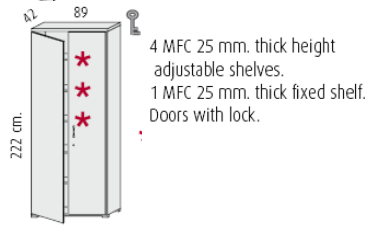

1850mm high x 450mm wide unit with single door @ **£205.00**

- 3 MFC height adjustable shelves.
- 1 MFC fixed shelf.
- Door with lock.

1850mm high x 450mm wide with full single door @ **£233.00**

- 3 MFC 25 mm. thick height adjustable shelves.
- 1 MFC 25 mm. thick fixed shelf.

### 2220mm high

2220mm high x 890mm wide open unit @ **£260.00**

3 MFC 25 mm. thick height adjustable shelves.  
1 MFC 25 mm. thick fixed shelf.

2220mm high x 890mm wide with 2 drawers @ **£442.00**

• 4 MFC 25 mm. thick height adjustable shelves.  
• 1 MFC 25 mm. thick fixed shelf.  
• Doors with lock

2220mm high x 890mm wide with 2 x lower doors @ **£314.00**

4 MFC 25 mm. thick height adjustable shelves.  
1 MFC 25 mm. thick fixed shelf.  
Doors with lock.

2220mm high x 890mm wide with full double doors @ **£374.00**