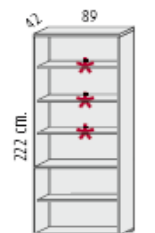

- 3 MFC 25 mm. thick height adjustable shelves.
- 1 MFC 25 mm. thick fixed shelf.
- Doors with lock.

1850mm high x 890mm wide with 2 doors @ **£356.00**

- 2 MFC 25 mm. thick height adjustable shelves.
- 1 MFC 25 mm. thick fixed shelf.
- 4 drawers with lock.
- Anti tilt mechanism.

1850mm high x 890mm wide with 4 drawers @ **£459.00**

- 3 MFC height adjustable shelves.
- 1 MFC fixed shelf

1850mm high x 450mm wide open unit @ **£174.00**

- 3 MFC height adjustable shelves.
- 1 MFC fixed shelf.
- Door with lock.

1850mm high x 450mm wide unit with single door @ **£205.00**

- 3 MFC height adjustable shelves.
- 1 MFC fixed shelf.
- Door with lock.

1850mm high x 450mm wide with full single door @ **£233.00**

- 3 MFC 25 mm. thick height adjustable shelves.
- 1 MFC 25 mm. thick fixed shelf.

### 2220mm high

2220mm high x 890mm wide open unit @ **£260.00**

3 MFC 25 mm. thick height adjustable shelves.  
1 MFC 25 mm. thick fixed shelf.

2220mm high x 890mm wide with 2 drawers @ **£442.00**

• 4 MFC 25 mm. thick height adjustable shelves.  
• 1 MFC 25 mm. thick fixed shelf.  
• Doors with lock