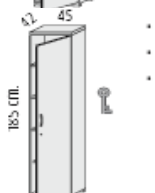

- 3 MFC 25 mm. thick height adjustable shelves.
- 1 MFC 25 mm. thick fixed shelf.
- Doors with lock.

1850mm high x 890mm wide with 2 doors @ **£356.00**

- 2 MFC 25 mm. thick height adjustable shelves.
- 1 MFC 25 mm. thick fixed shelf.
- 4 drawers with lock.
- Anti tilt mechanism.

1850mm high x 890mm wide with 4 drawers @ **£459.00**

- 3 MFC height adjustable shelves.
- 1 MFC fixed shelf

1850mm high x 450mm wide open unit @ **£174.00**

- 3 MFC height adjustable shelves.
- 1 MFC fixed shelf.
- Door with lock.

1850mm high x 450mm wide unit with single door @ **£205.00**

- 3 MFC height adjustable shelves.
- 1 MFC fixed shelf.
- Door with lock.

1850mm high x 450mm wide with full single door @ **£233.00**

- 3 MFC 25 mm. thick height adjustable shelves.
- 1 MFC 25 mm. thick fixed shelf.

### 2220mm high

2220mm high x 890mm wide open unit @ **£260.00**

3 MFC 25 mm. thick height adjustable shelves.  
1 MFC 25 mm. thick fixed shelf.

2220mm high x 890mm wide with 2 drawers @ **£442.00**

• 4 MFC 25 mm. thick height adjustable shelves.  
• 1 MFC 25 mm. thick fixed shelf.  
• Doors with lock