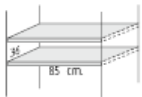

Optional Accessories

Pack of 2 additional shelves @ **£32.00**