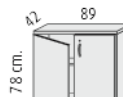

760mm high x 890mm wide open unit @ **£115.00**

- 2 filing drawers with lock.
- Anti tilt mechanism.

760mm high xx 890mm wide 2 drawer unit @ **£291.00**

- Doors with lock.
- 1 height adjustable inner shelf.

760mm high x 890mm wide 2 door cupboard @ **£173.00**

- 4 drawers with lock.
- Anti tilt mechanism.

760mm high x 900mm wide 4 drawer unit @ **£350.00**

- 1 height adjustable inner shelf.

760mm high x 450mm wide open unit @ **£104.00**

- Door with lock.
- 1 height adjustable inner shelf

760mm high x 450mm wide single door cupboard @ **£114.00**

- 2 height adjustable inner shelves.
- 1 fixed shelf

**1130mm high**

1130mm high x 890mm wide open cupboard @ **£158.00**