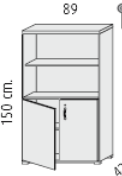

1130mm high x 890mm wide with 2 x lower doors @ **£240.00**

- 2 height adjustable shelves .
- 1 fixed shelf.
- Doors with lock.

1130mm high x 890mm wide with 2 full doors @ **£222.00**

- 1 height adjustable inner shelf.
- 1 fixed shelf.
- 2 filing drawers with lock.
- Anti tilt mechanism

1130mm high x 890mm wide with 4 drawers @ **£410.00**

- 2 height adjustable shelves.
- 1 fixed shelf.
- Doors with lock.

1130mm high x 450mm wide open unit @ **£134.00**

1130mm high x 450mm wide single door unit @ **£181.00**

89

- 3 MFC 25 mm. thick height adjustable shelves.
- 1 MFC 25 mm. thick fixed shelf.

### 1500mm high

1500mm high x 890mm wide open unit @ **£182.00**

- 2 MFC 25 mm. thick height adjustable shelves.
- 1 MFC 25 mm. thick fixed shelf .
- 2 filing drawers.
- Anti tilt mechanism.

1500mm high x 890,mm wide unit with 2 drawers @ **£343.00**