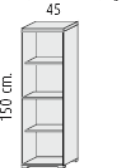

1130mm high x 890mm wide with 2 x lower doors @ **£240.00**

- 2 height adjustable shelves .
- 1 fixed shelf.
- Doors with lock.

1130mm high x 890mm wide with 2 full doors @ **£222.00**

- 1 height adjustable inner shelf.
- 1 fixed shelf.
- 2 filing drawers with lock.
- Anti tilt mechanism

### 1500mm high

1500mm high x 890mm wide open unit @ **£182.00**

- 2 MFC 25 mm. thick height adjustable shelves.
- 1 MFC 25 mm. thick fixed shelf .
- 2 filing drawers.
- Anti tilt mechanism.

1500mm high x 890,mm wide unit with 2 drawers @ **£343.00**

- 3 MFC 25 mm. thick height adjustable shelves.
- 1 MFC 25 mm. thick fixed shelf.
- Doors with lock

1500mm high x 890mm wide with 2 lower doors @ **£233.00**

- 3 MFC 25 mm. thick height adjustable shelves.
- 1 MFC 25 mm. thick fixed shelf.
- Doors with lock.

1500mm high x 900mm wide with 2 full doors @ **£249.00**

- 2 MFC 25 mm. thick height adjustable shelves.
- 1 MFC 25 mm. thick fixed shelf .
- 4 drawers with lock.
- Anti tilt mechanism.

1500mm high x 900mm wide with 4 drawers @ **£415.00**