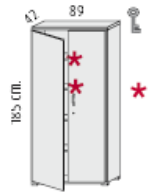

- 3 MFC height adjustable shelves.
- 1 MFC fixed shelf.
- Door with lock.

1500mm high x 450mm wide with single door @ **£182.00**

### 1850mm high

- 3 MFC 25 mm. thick height adjustable shelves.
- 1 MFC 25 mm. thick fixed shelf.

1850mm high x 900mm wide open unit @ **£216.00**

- 3 MFC 25 mm. thick height adjustable shelves.
- 1 MFC 25 mm. thick fixed shelf.

1850mm high x 890mm wide with 2 drawers @ **£375.00**

- 3 MFC 25 mm. thick height adjustable shelves.
- 1 MFC 25 mm. thick fixed shelf.
- Doors with lock

1850mm high x 890mm wide with 2 doors @ **£268.00**

- 3 MFC 25 mm. thick height adjustable shelves.
- 1 MFC 25 mm. thick fixed shelf.
- Doors with lock.

1850mm high x 890mm wide with 2 doors @ **£356.00**

- 2 MFC 25 mm. thick height adjustable shelves.
- 1 MFC 25 mm. thick fixed shelf.
- 4 drawers with lock.
- Anti tilt mechanism.