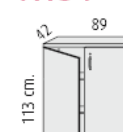

760mm high x 890mm wide 2 door cupboard @ **£173.00**

- 4 drawers with lock.
- Anti tilt mechanism.

760mm high x 900mm wide 4 drawer unit @ **£350.00**

- 1 height adjustable inner shelf.

760mm high x 450mm wide open unit @ **£104.00**

- Door with lock.
- 1 height adjustable inner shelf

760mm high x 450mm wide single door cupboard @ **£114.00**

- 2 height adjustable inner shelves.
- 1 fixed shelf

**1130mm high**

1130mm high x 890mm wide open cupboard @ **£158.00**

- 1 height adjustable inner shelf.
- 1 fixed shelf.
- 2 filing drawers with lock.
- Anti tilt mechanism

1130mm high x 890mm wide cupboard with 2 drawers @ **£317.00**

- 1 fixed shelf.
- Doors with lock.
- Anti tilt mechanism

1130mm high x 890mm wide with 2 x lower doors @ **£240.00**

- 2 height adjustable shelves .
- 1 fixed shelf.
- Doors with lock.

1130mm high x 890mm wide with 2 full doors @ **£222.00**

- 1 height adjustable inner shelf.
- 1 fixed shelf.
- 2 filing drawers with lock.
- Anti tilt mechanism