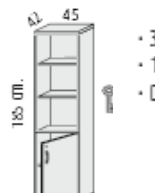

1850mm high x 890mm wide with 2 drawers @ **£375.00**

- 3 MFC 25 mm. thick height adjustable shelves.
- 1 MFC 25 mm. thick fixed shelf.
- Doors with lock

1850mm high x 890mm wide with 2 doors @ **£268.00**

- 3 MFC 25 mm. thick height adjustable shelves.
- 1 MFC 25 mm. thick fixed shelf.
- Doors with lock.

1850mm high x 890mm wide with 2 doors @ **£356.00**

- 2 MFC 25 mm. thick height adjustable shelves.
- 1 MFC 25 mm. thick fixed shelf.
- 4 drawers with lock.
- Anti tilt mechanism.

1850mm high x 890mm wide with 4 drawers @ **£459.00**

- 3 MFC height adjustable shelves.
- 1 MFC fixed shelf

1850mm high x 450mm wide open unit @ **£174.00**

- 3 MFC height adjustable shelves.
- 1 MFC fixed shelf.
- Door with lock.

1850mm high x 450mm wide unit with single door @ **£205.00**

- 3 MFC height adjustable shelves.
- 1 MFC fixed shelf.
- Door with lock.

1850mm high x 450mm wide with full single door @ **£233.00**

- 3 MFC 25 mm. thick height adjustable shelves.
- 1 MFC 25 mm. thick fixed shelf.