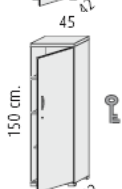

1500mm high x 900mm wide with 2 full doors @ **£249.00**

- 2 MFC 25 mm. thick height adjustable shelves.
- 1 MFC 25 mm. thick fixed shelf .
- 4 drawers with lock.
- Anti tilt mechanism.

1500mm high x 900mm wide with 4 drawers @ **£415.00**

- 3 MFC height adjustable shelves.
- 1 MFC fixed shelf

1500mm high x 450mm wide open unit @ **£134.00**

- 3 MFC height adjustable shelves.
- 1 MFC fixed shelf.
- Door with lock.

1500mm high x 450mm wide with lower door @ **£166.00**